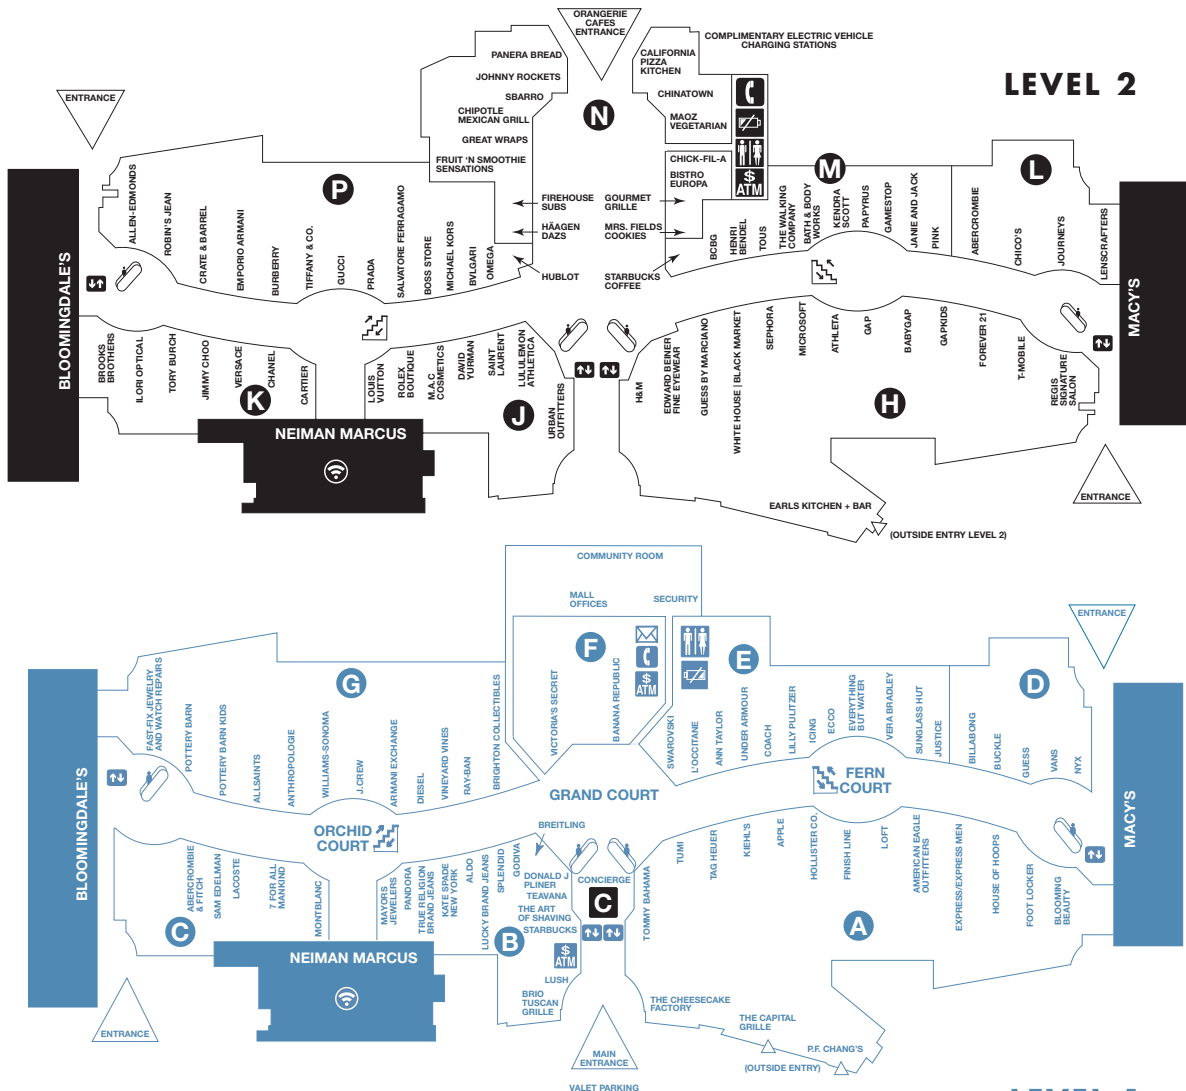

SHOES-CHILDREN

| | |
|-------------------|----------|
| L Abercrombie | 226-3483 |
| H GapKids/babyGap | 345-1289 |
| P Gucci | 903-1033 |
| M Janie and Jack | 363-3555 |

| | |
|---------------|----------|
| L Journeys | 352-7751 |
| C Sam Edelman | 363-6733 |

| | |
|---------------------|--------------|
| M PINK | 370-7101 |
| E Under Armour | 321-319-1293 |
| F Victoria's Secret | 264-0708 |

RESTAURANTS

| | |
|-----------------------------|----------|
| B Brio Tuscan Grille* | 351-8909 |
| N California Pizza Kitchen* | 248-7887 |
| H Earls Kitchen + Bar* | 345-8260 |
| (outside entry level 2) | |
| A The Capital Grille* | 351-2210 |
| A The Cheesecake Factory* | 226-0333 |
| N Johnny Rockets | 903-1006 |
| N Panera Bread* | 248-0811 |
| A P.F. Chang's* | 345-2888 |

FOOD SPECIALTY

| | |
|-----------------------|----------|
| Bloomingdale's 40 | |
| Carrots Café | 264-2683 |
| B Godiva Chocolatier | 363-0810 |
| N Häagen-Dazs | 370-0047 |
| N Mrs. Fields Cookies | 363-0670 |
| M Starbucks | 354-4970 |
| B Starbucks | 363-0567 |
| B Teavana | 248-0683 |

Stores in blue are on Level 1
Stores in black are on Level 2
All phone numbers have 407 area codes unless otherwise noted.

MONDAY - SATURDAY : 10AM - 9PM
SUNDAY : 11AM - 7PM

*Hours may vary

LEVEL 1